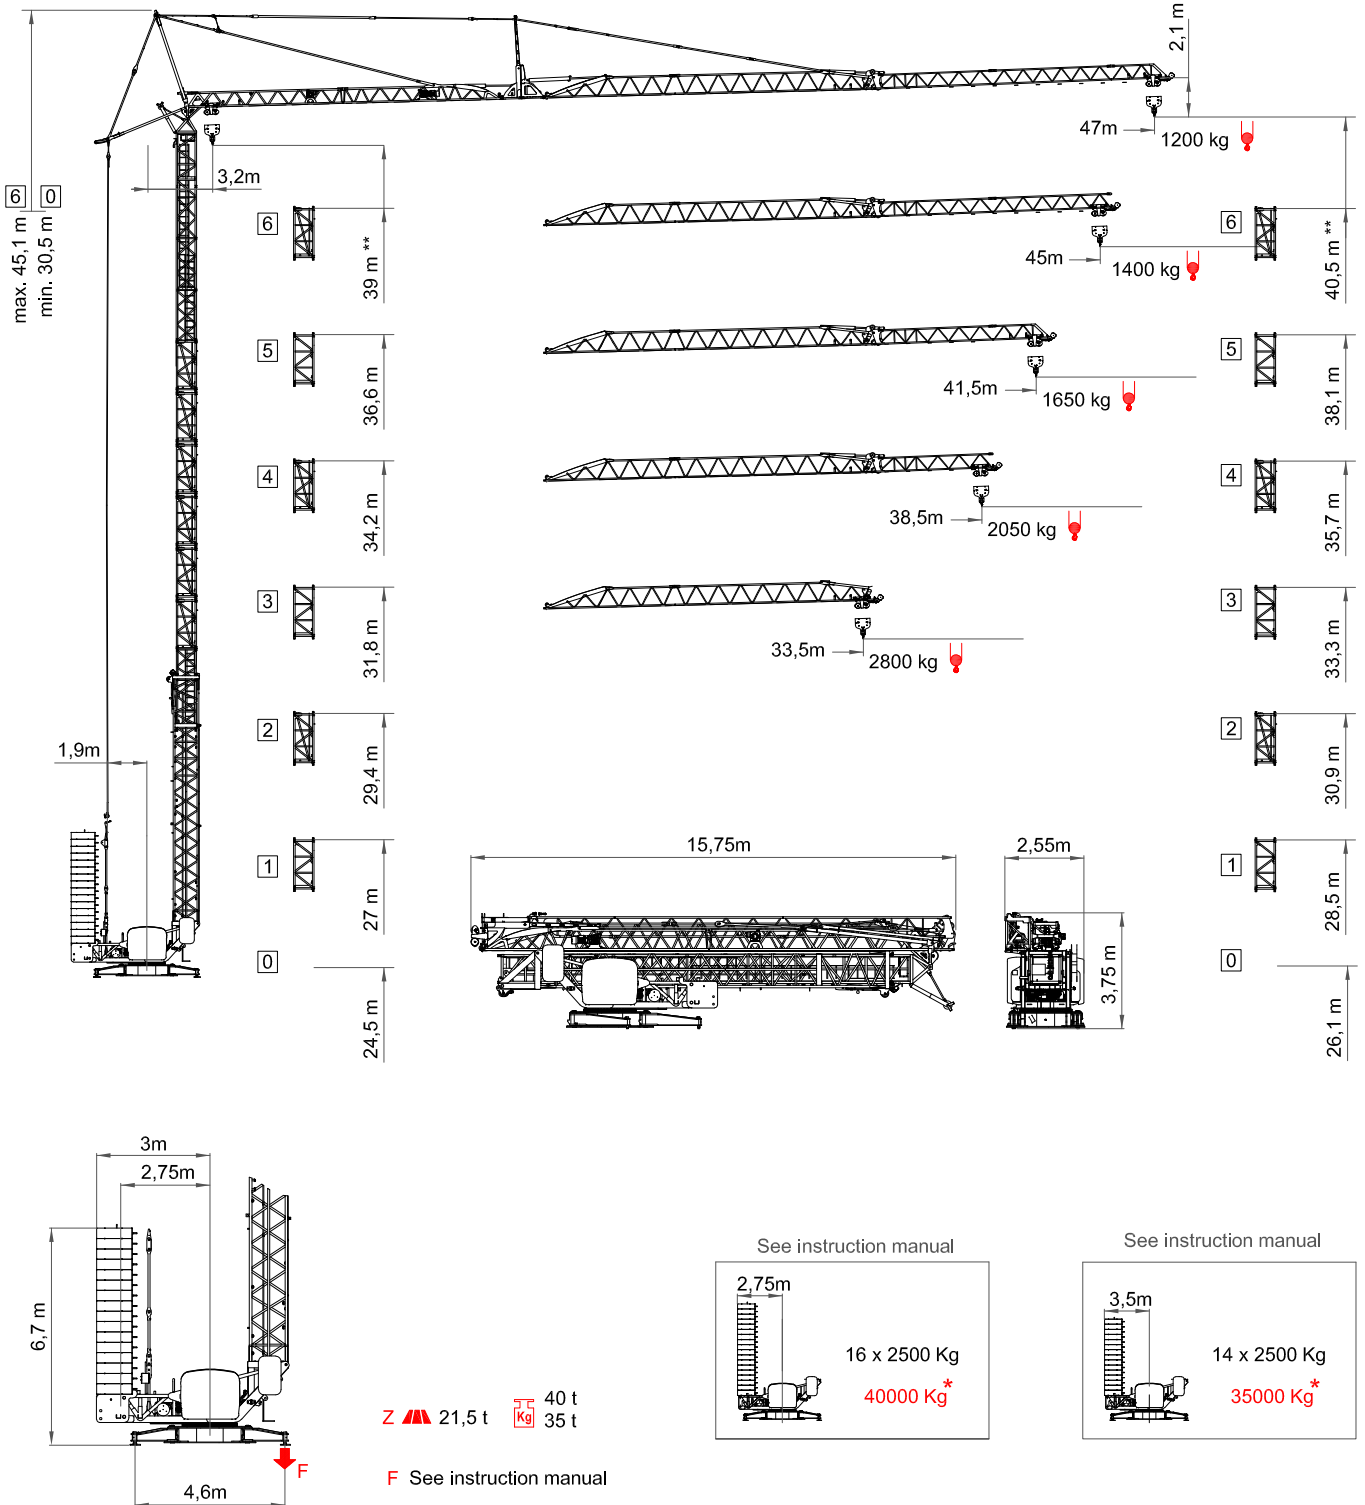

SAEZ HT-47

Max Hook Radius: **154' (47m)**

Capacity @ Max Hook Radius: **2,650 lbs.** with Super Lift **3,000 lbs.**

Max Capacity 2 Part Operation: **13,230 lbs.**

Hook Height: **133' (40.5m)** No capacity deduct at full height.

Power Requirement: 240v or 480v, **Single or Three Phase.**

Creative Lifting Services Inc.

Call Kelly or Will Phone: 303-659-8102 Fax: 303-659-5314
kelly@creativelifting.com will@creativelifting.com www.creativelifting.com

Peso de la grúa sin tren de transporte y sin lastre / Dead weight without transport axles and without ballast /
Konstruktionsgewicht ohne transportachse ohne ballast / Poids de construction sans essieux et sans lest / Peso della gru senza assali e senza zavorra
 Peso de lastre / Ballast weight / Ballastgewicht / Poids du lest / Peso zavorra rotante
* Peso de lastre de montaje / Ballast weight of erection / Ballastgewicht / Poids du lest de montage / Peso zavorra rotante di montaggio