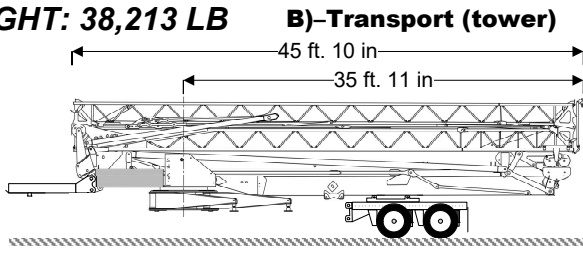

FBGRU

22141.83

(2,205 lb, 141' / 83')

Single Phase Power

CRANE WEIGHT: 38,213 LB

RAD	Ft.	46	52	66	76	92	105	118	131	141
CAP	Lbs	8,820	7,497	5,698	4,410	3,682	3,129	2,708	2,302	2,205

Creative Lifting Services Inc.