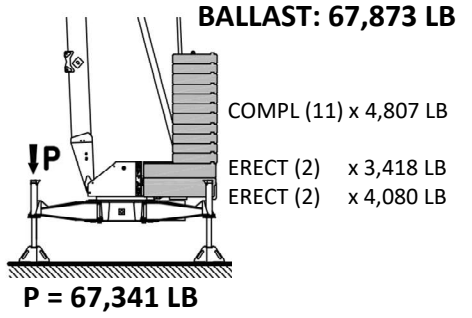

FBGRU

22141.83

(2,205 lb, 141' / 83')

Single Phase Power

CRANE WEIGHT: 38,213 LB

RAD	Ft.	46	52	66	76	92	105	118	131	141
CAP	Lbs	8,820	7,497	5,698	4,410	3,682	3,129	2,708	2,302	2,205

Creative Lifting Services Inc.