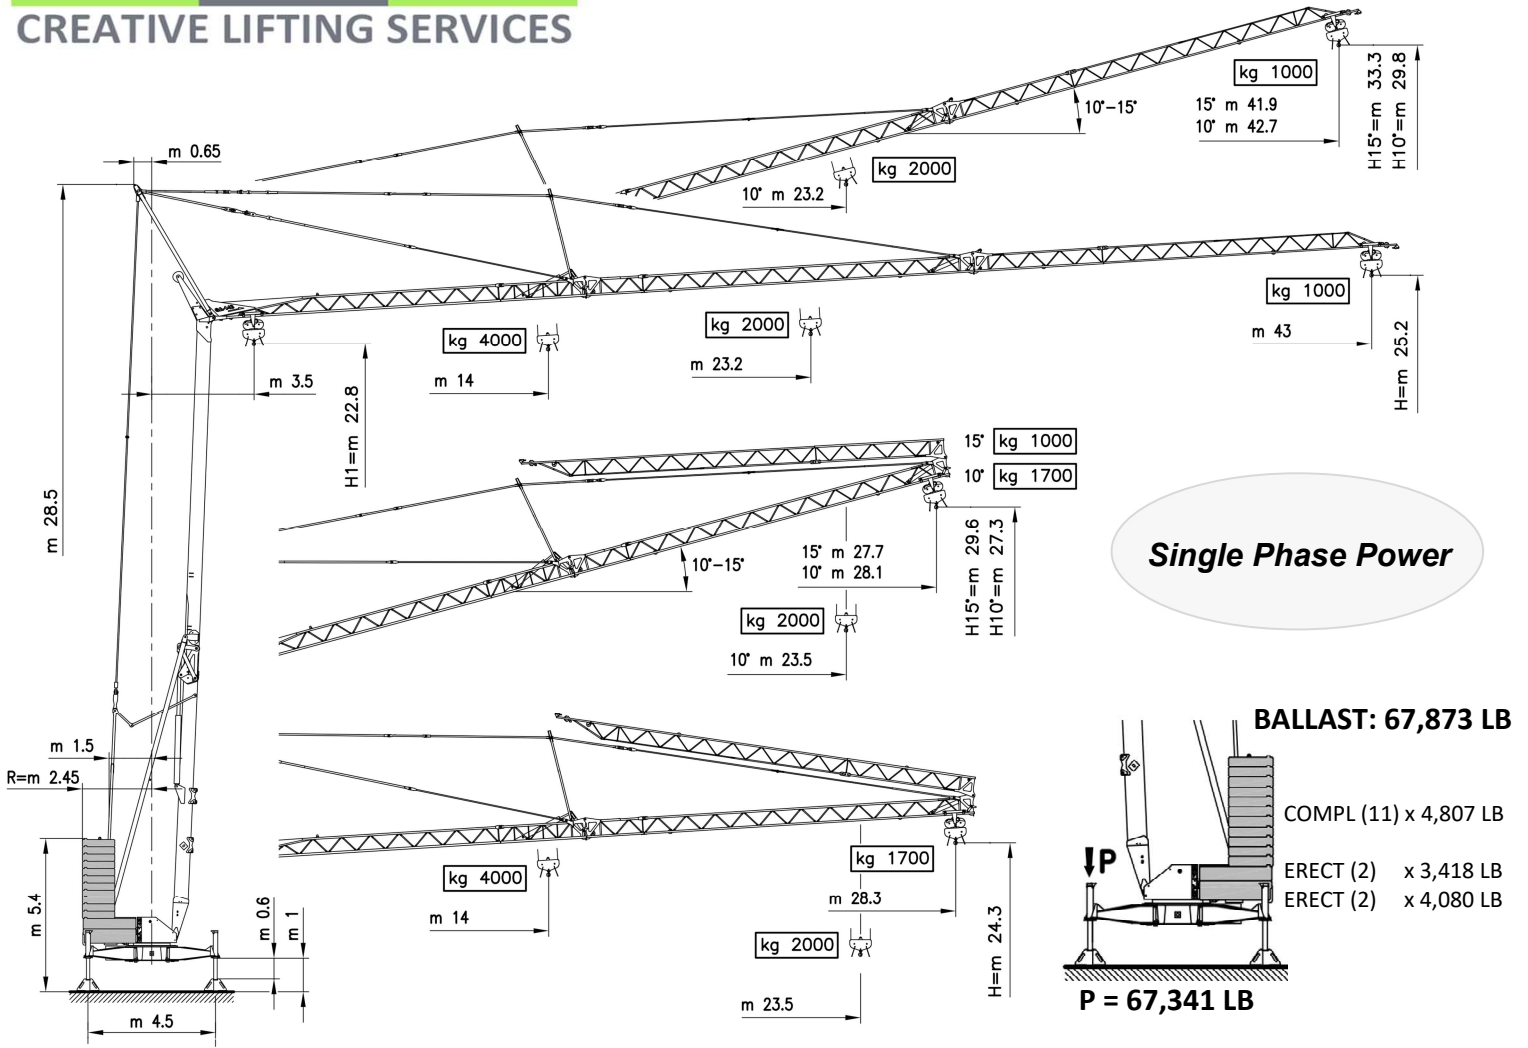

FBGRU

22141.83

(2,205 lb, 141' / 83')

Single Phase Power

CRANE WEIGHT: 38,213 LB

RAD	Ft.	46	52	66	76	92	105	118	131	141
CAP	Lbs	8,820	7,497	5,698	4,410	3,682	3,129	2,708	2,302	2,205

Creative Lifting Services Inc.