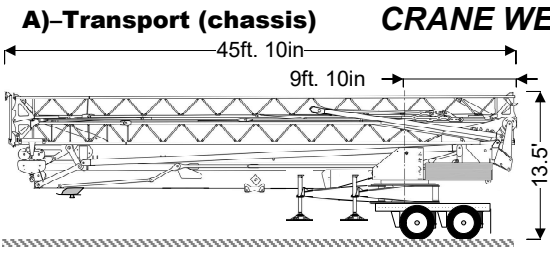

FBGRU

22141.83

(2,205 lb, 141' / 83')

Single Phase Power

CRANE WEIGHT: 38,213 LB

RAD	Ft.	46	52	66	76	92	105	118	131	141
CAP	Lbs	8,820	7,497	5,698	4,410	3,682	3,129	2,708	2,302	2,205

Creative Lifting Services Inc.