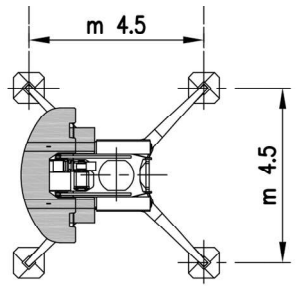

FBGRU

22141.83

(2,205 lb, 141' / 83')

Single Phase Power

CRANE WEIGHT: 38,213 LB

RAD	Ft.	46	52	66	76	92	105	118	131	141
CAP	Lbs	8,820	7,497	5,698	4,410	3,682	3,129	2,708	2,302	2,205

Creative Lifting Services Inc.