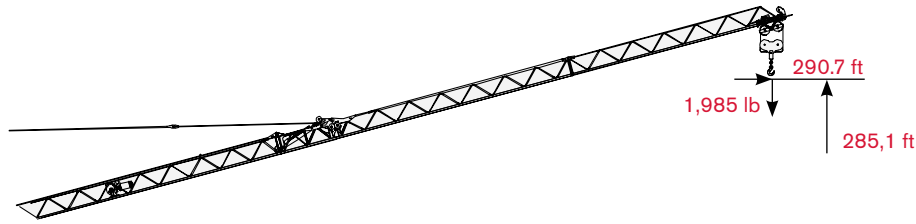

LOAD DIAGRAM

CBR 28 PLUS

Diagramma di portata · Lastkurven · Courbes de charges · Curvas de cargas · Diagrama de carga · Диаграмма грузоподъёмности

Raised jib 15° · Braccio impennato 15° · Auslegersteilstellung 15° · Flèche relevée à 15° · Pluma inclinada a 15° · Lança levantada 15° · Поднятая вспомогательная стрела 15°

			12.8 ft	26.2 ft	39.4 ft	52.5 ft	65.6 ft	78.7 ft	88.6 ft
1,985 lb	→	-	lb	1,985	1,985	1,985	1,985	1,985	1,985

Maximum jib · Braccio massimo · Ausladung · Flèche étendu · Pluma extendida · Comprimento máximo da lança auxiliar · Максимальный вылет стрелы