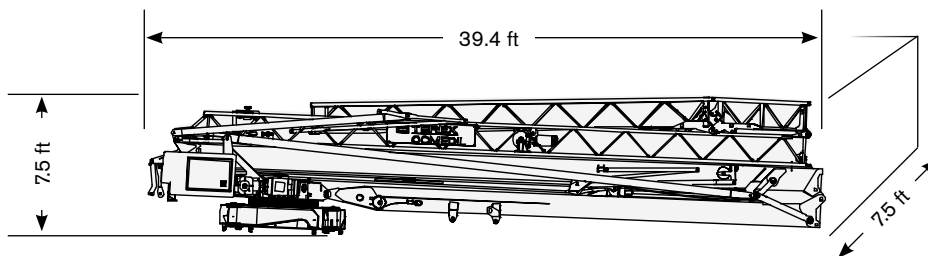

40 ft Open Top Container: crane
20 ft box container: completion ballast