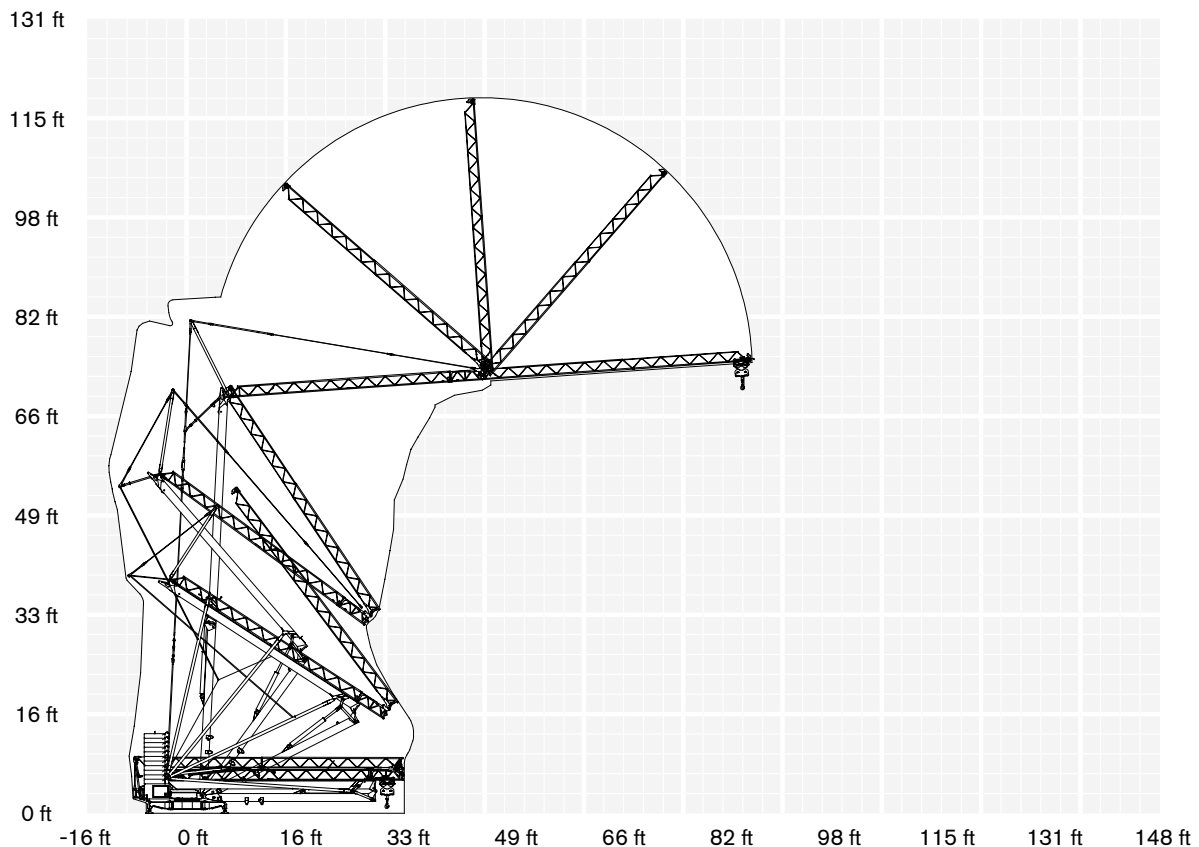

MECHANISMS

CBR 28 PLUS

Meccanismi · Antriebe · Mécanismes · Mecanismos · Mecanismo · Механизм

		Single Phase 400 V		
		ft/min	lb	kW
Hoisting · Sollevamento · Heben · Levage · Elevación · Elevação · Подъем		22	5,513	2,6
		66	5,513	8,8
		131	2,867	8,8
Trolleying · Traslazione carrello · Katzfahren · Distribution · Distribución · Distribuição · Передвижение каретки		0 → 18 → 40		2,2
Slewing · Rotazione · Schwenken · Orientation · Orientació · Giro · Поворот		0,2 → 0,45 → 0,9 tr/min - U/min - rpm		30 Nm
Erection · Montaggio · Montage · Montage · Montaje · Montagem · Сборка				2,2
Power requirements · Potenza elettrica necessaria · Anschlußwert · Puissance électrique nécessaire · Potencia electrica necesaria · Requisitos de energia · Требования по питанию				20 kVA
Main supply · Rete elettrica · Netzstrom · Réseau · Alimentación · Fonte de alimentação · Основной источник				400 V - 50 Hz
Completion ballast · Zavorra di completamento · Gegenballast Beton · Lest d'appoint · Lastre de finalización · Contrapesos completos · Сборочный балласт				12 x 2,073 lb

Crane weight (Base ballast included) · Peso gru (Zavorra di base inclusa) · Kranegewicht (inkl. Grundballast) · Poids de la grue (Lest de base incluse) · Peso della grua (L'astre de base incluida) · Peso da Grua (Contrapeso base incluso) · Для перевозки на трейлере, включая сборочный балласт

28,114 lb

Dimensions · Ingombri · Maße · Dimensions · Dimensiones · Dimensões · Размеры

WORKS FOR YOU.™