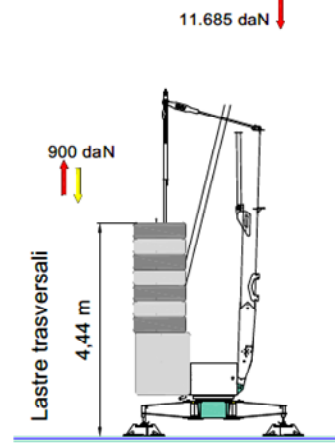

Self-Erecting Tower Cranes

V-1566/55

Creative Lifting Services Inc.

Call Kelly or Will Phone: 303-659-8102 Fax: 303-659-5314

kelly@creativelifting.com will@creativelifting.com www.creativelifting.com

Self-Erecting Tower Cranes