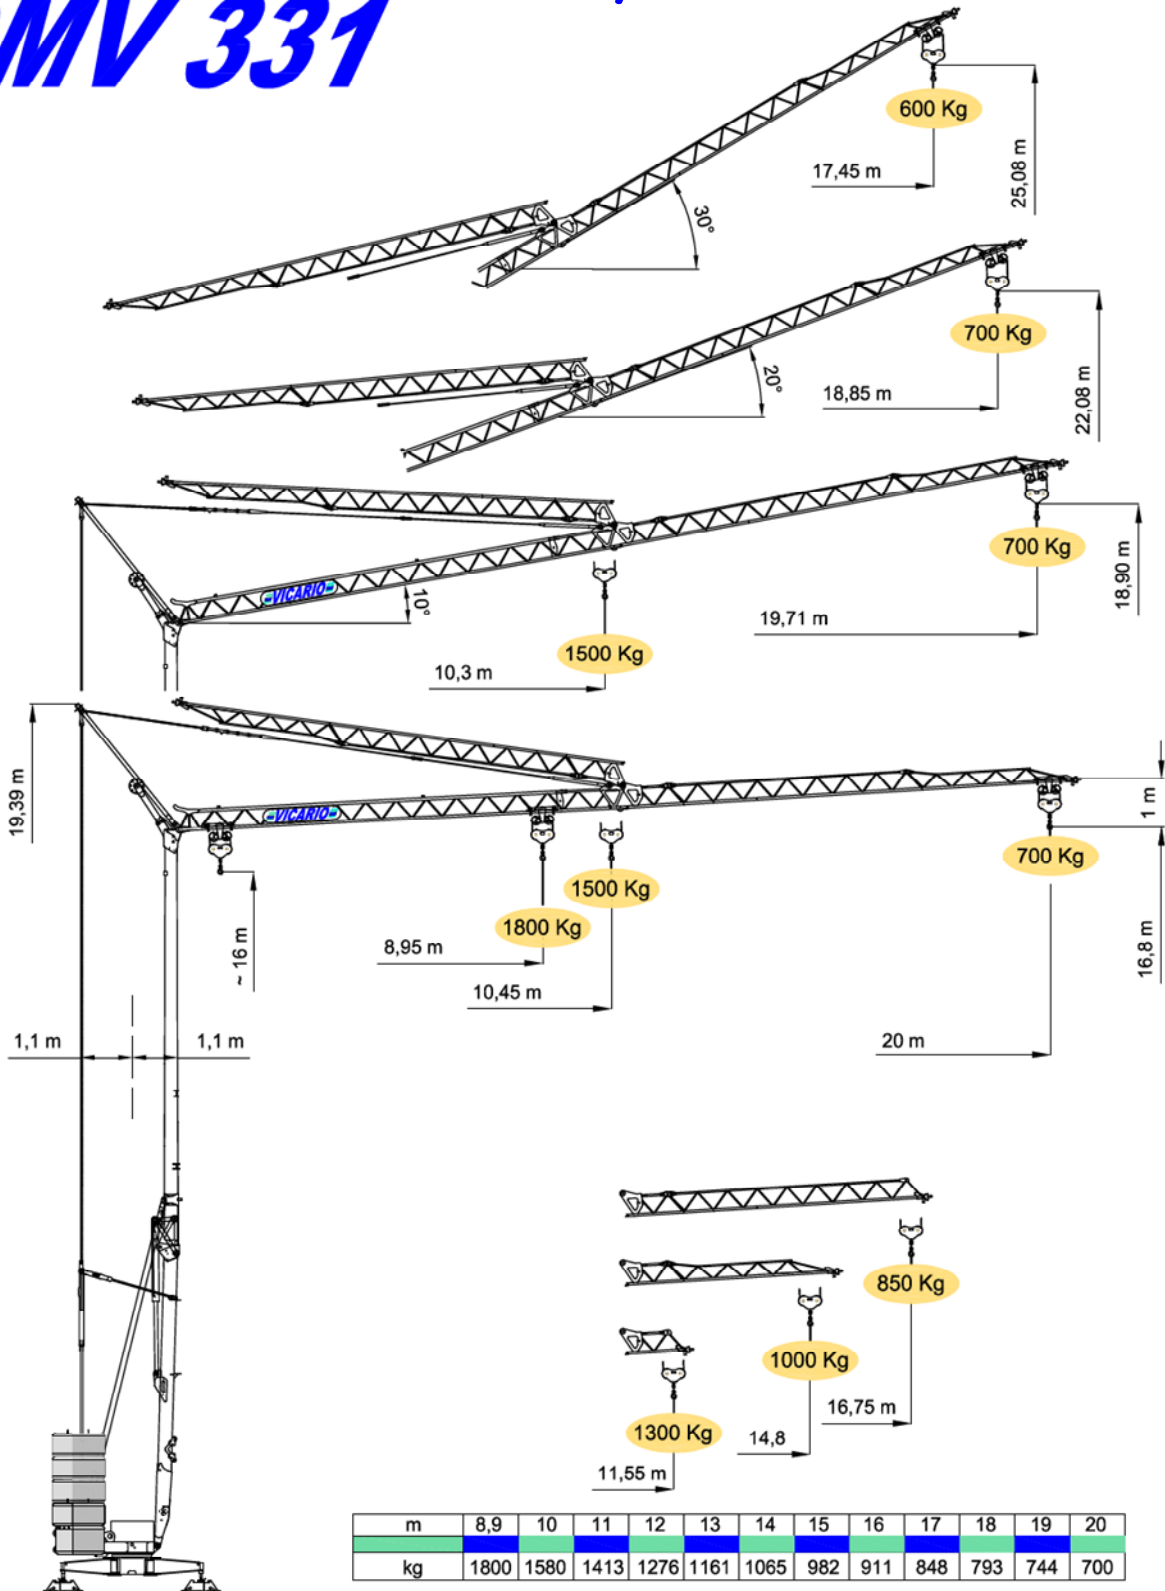

Self-Erecting Tower Cranes

V-1566/55

OMV 331

Creative Lifting Services Inc.

Call Kelly or Will Phone: 303-659-8102 Fax: 303-659-5314

kelly@creativelifting.com will@creativelifting.com www.creativelifting.com