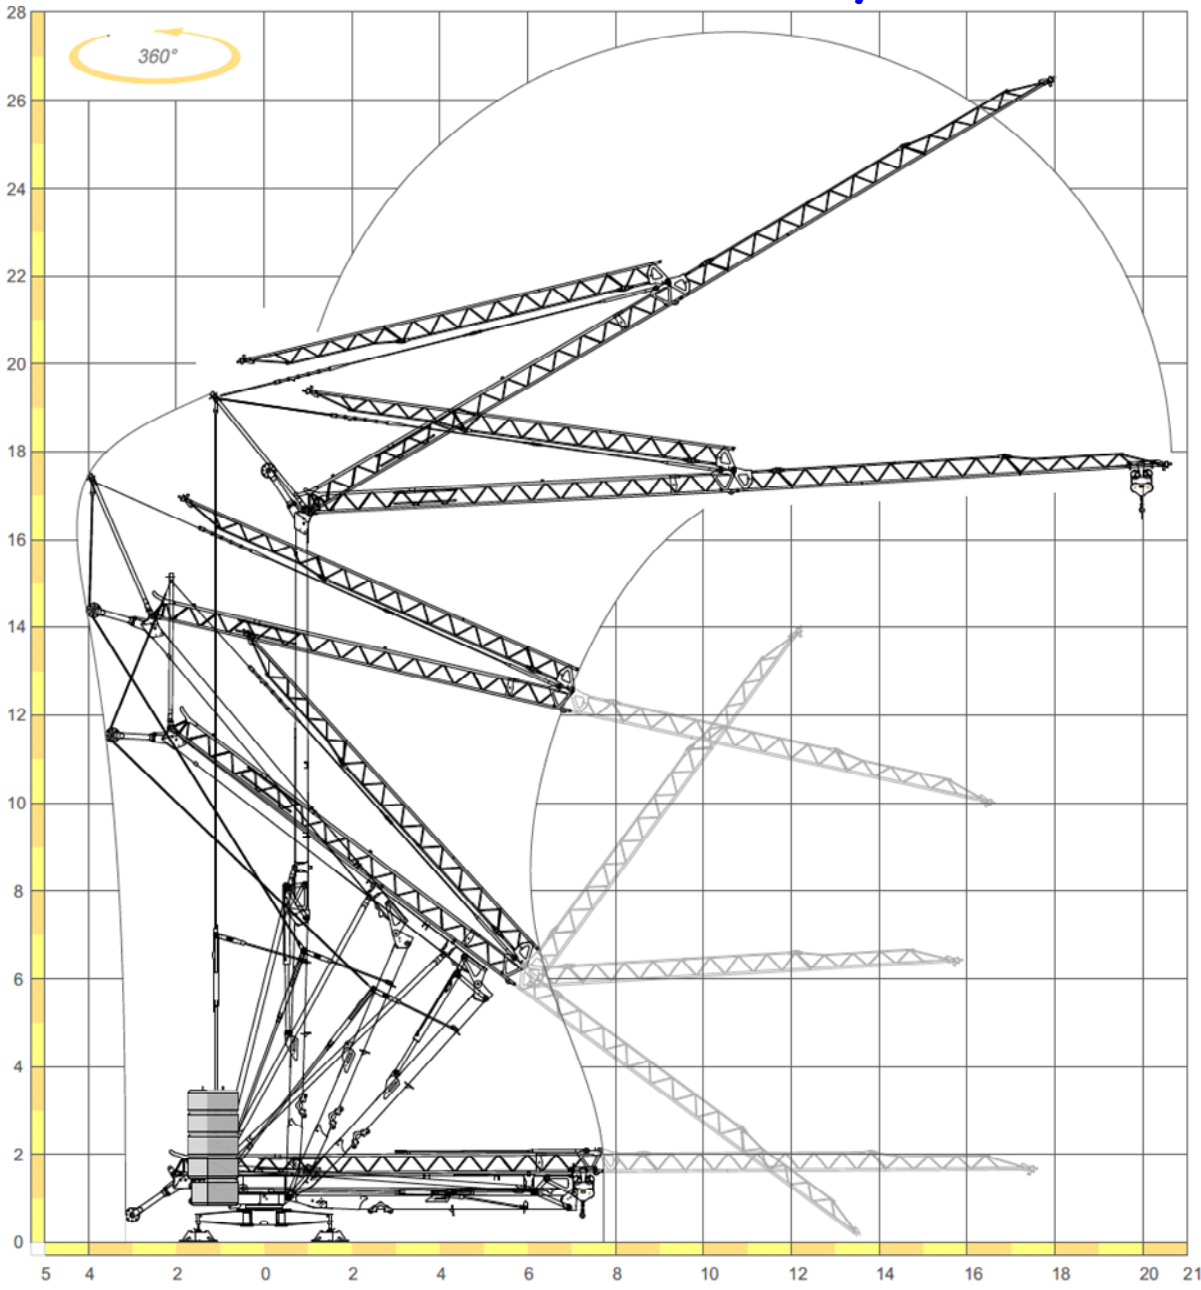

Self-Erecting Tower Cranes

V-1566/55

Creative Lifting Services Inc.

Call Kelly or Will Phone: 303-659-8102 Fax: 303-659-5314

kelly@creativelifting.com will@creativelifting.com www.creativelifting.com

Self-Erecting Tower Cranes