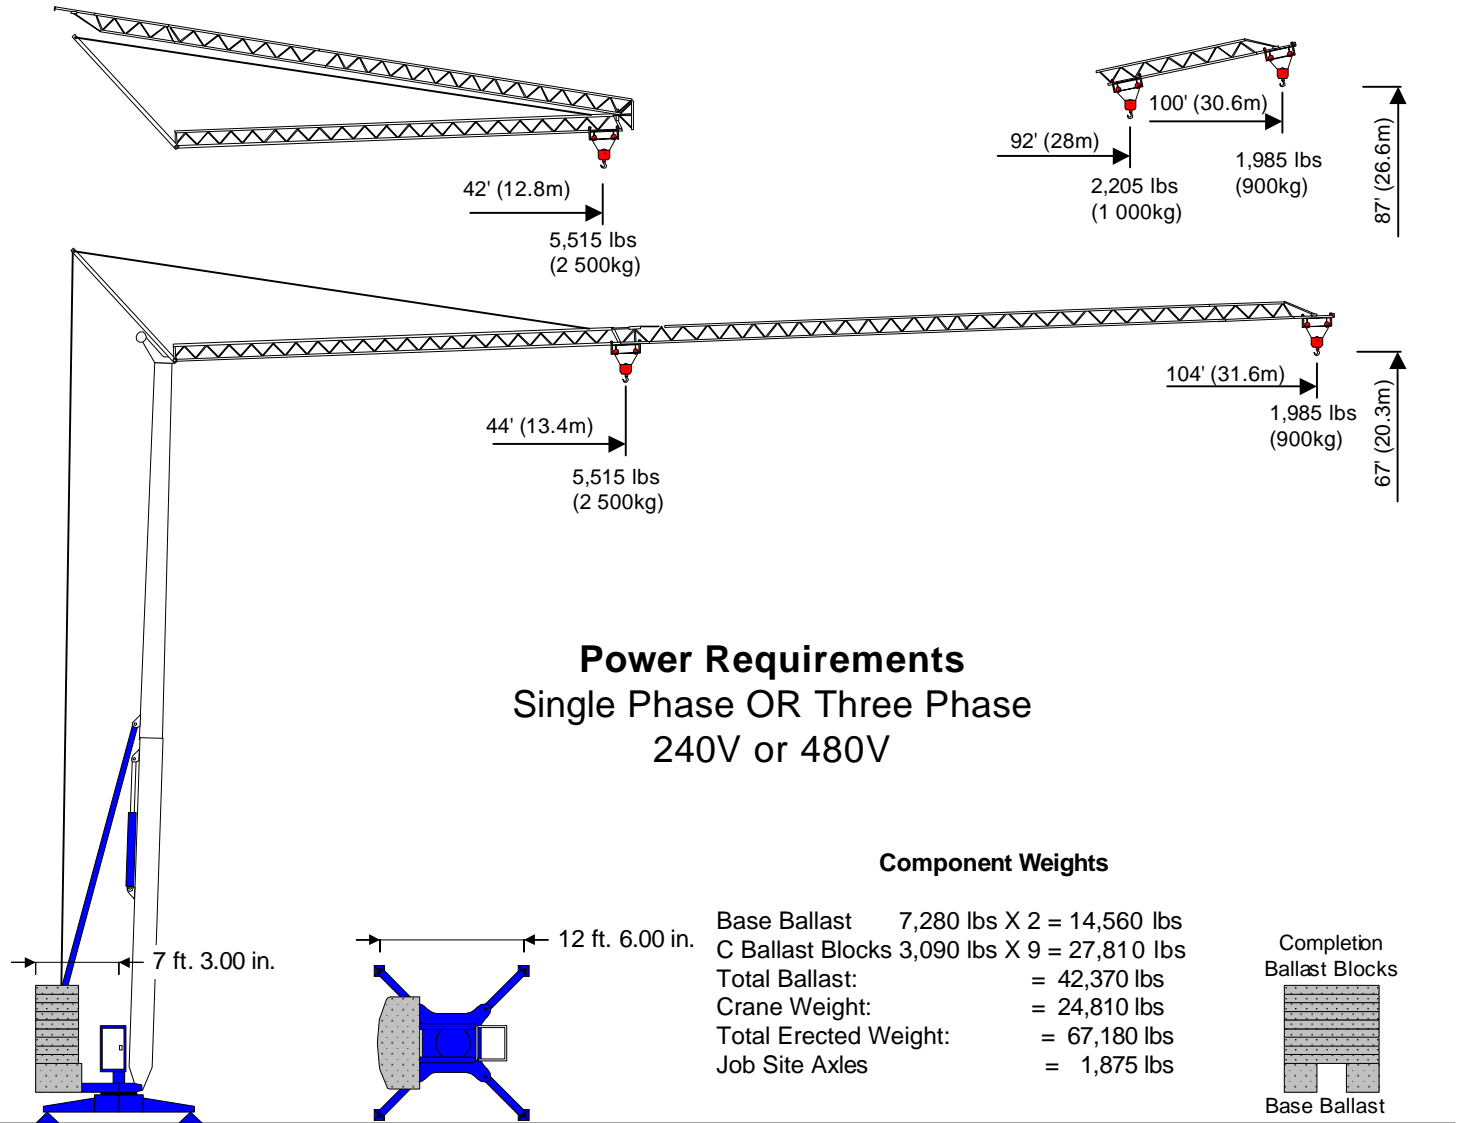

## Self-Erecting Crane

### 20104 (294-S)

**67' - 104' - 1,985 lbs**  
(20 - 32 - 900)

Hook	Ft.	44	45	49	52	59	66	72	79	85	92	98	104
Radius	Meters	13.4	13.8	15	16	18	20	22	24	26	28	29.8	31.6
104'	Lbs	5,513	5,292	4,829	4,476	3,881	3,440	3,065	2,756	2,514	2,293	2,139	1,985
31.6m	KG	2,500	2,400	2,190	2,030	1,760	1,560	1,390	1,250	1,140	1,040	0,970	0,900