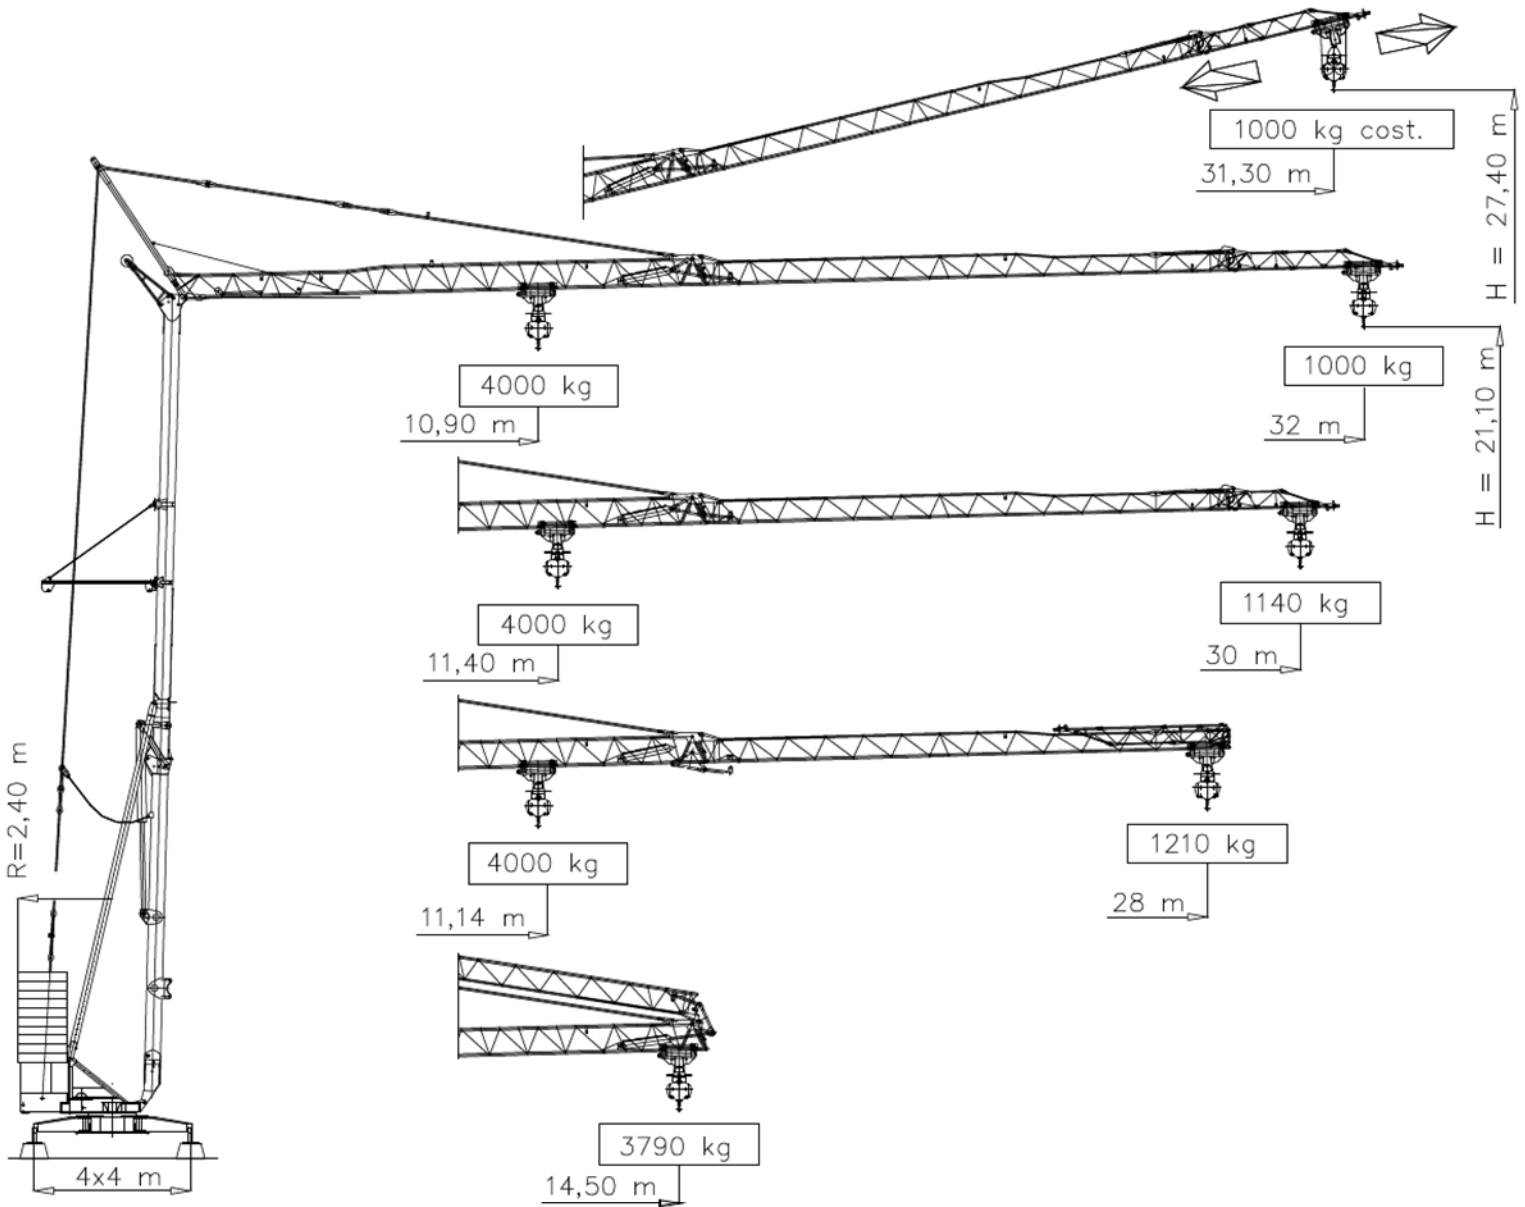

Mantis

Self-Erecting Tower Crane

32.10
22-105-69

Creative Lifting Services Inc.

Call Kelly or Will Phone: 303-659-8102 Fax: 303-659-5314

kelly@creativelifting.com

will@creativelifting.com

www.creativelifting.com