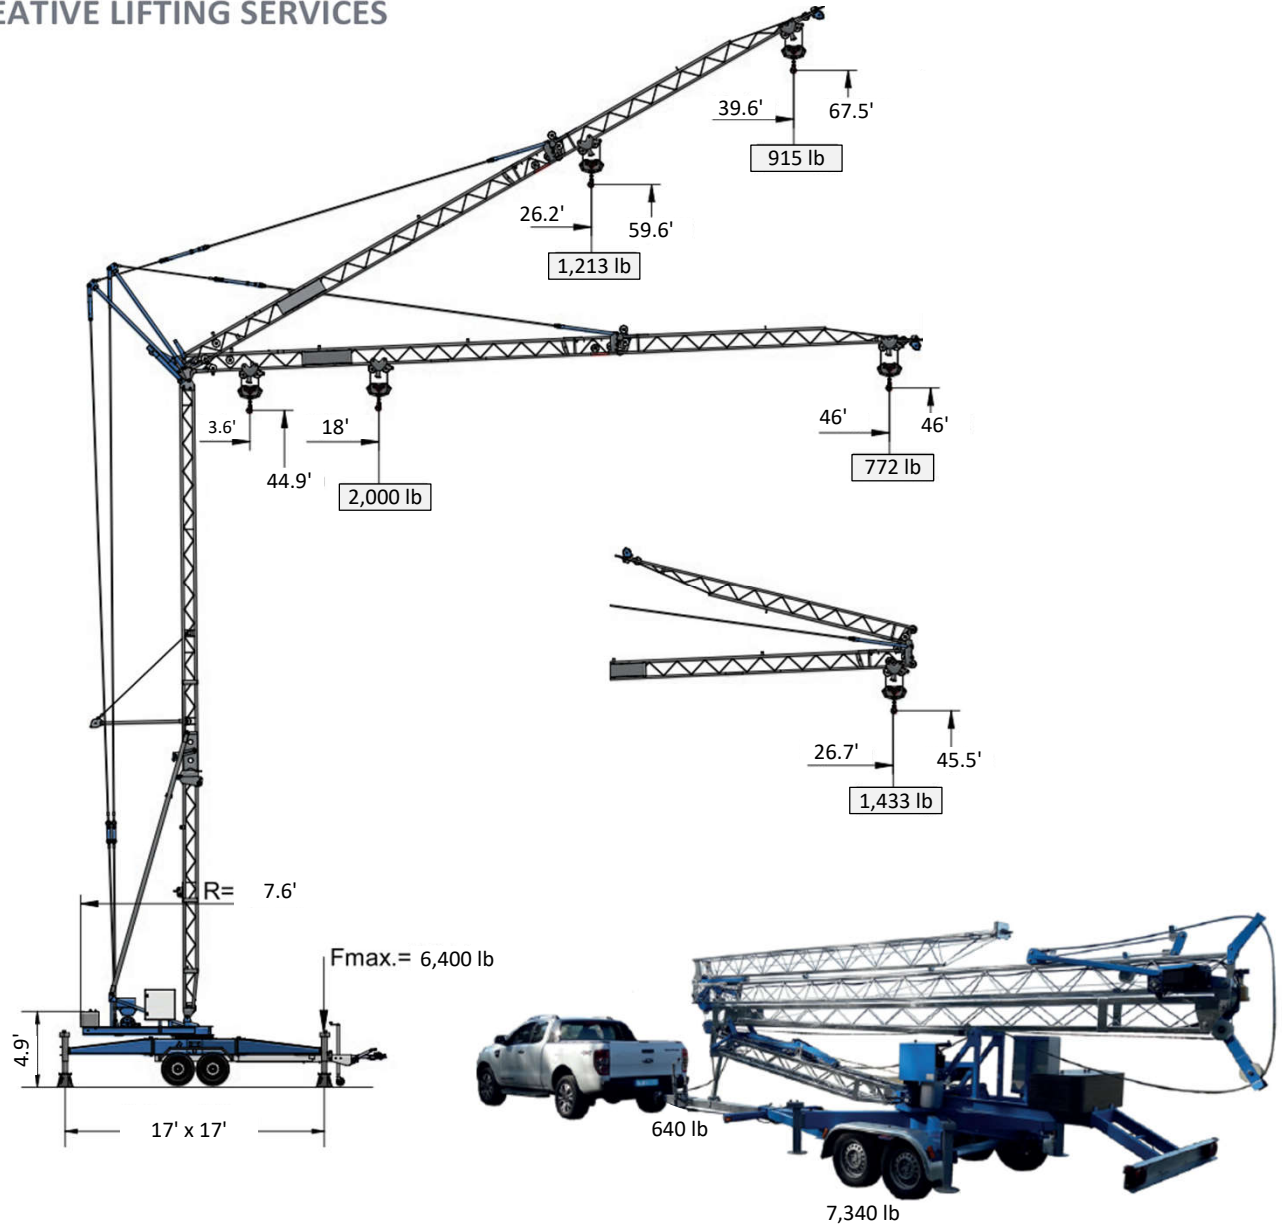

MINI SELF-ERECT CRANE

Towable by light vehicle
20min setup with 1 person

- 46' jib / 46' height
- Max capacity 2,000 lb
- Tip capacity 772 lb

C L S
CREATIVE LIFTING SERVICES

303-659-8102

creativelifting.com

M14

(772 lb, 46' / 46')

RADIUS	FT	18'	22'	26'	29'	32'	36'	39'	42'	46'
CAPACITY	LB	2,000	1,654	1,433	1,301	1,158	1,069	926	871	772

Creative Lifting Services Inc.

303-659-8102 www.creativelifting.com